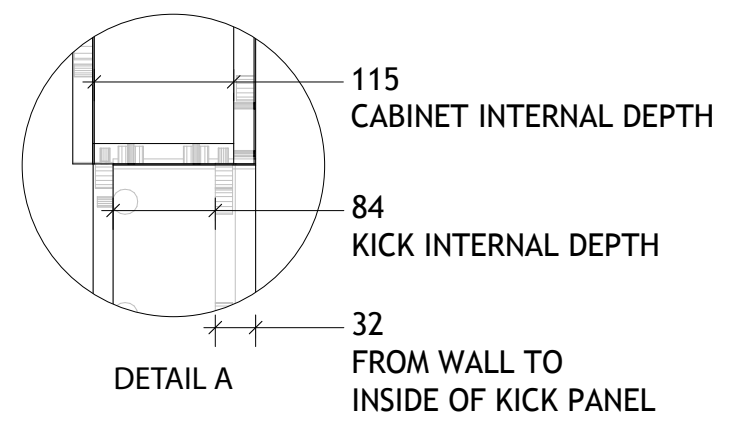

NAME:	ALLIM0450WK
SIZE:	450
WK/WH:	WITH KICK
CONFIGURATION:	1 DOOR

450

275

1.5
443.5

445

16.1
132

148.1

PLEASE NOTE: Do not perform any plumbing rough in prior to taking delivery of your vanity, as all measurements are nominal and are subject to change. Measure exact locations from your vanity once it is on site.