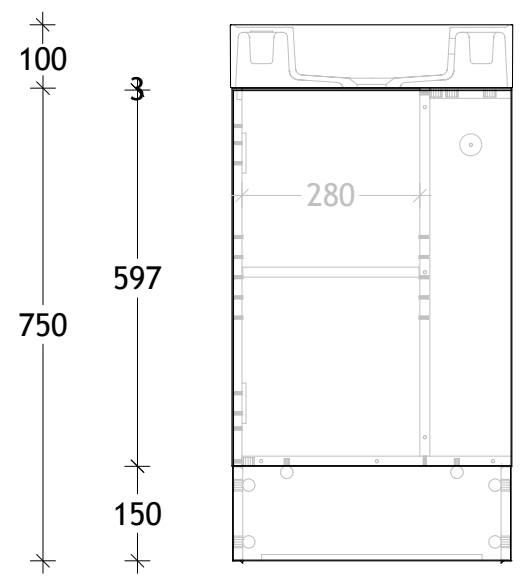

NAME:	ALLIM0450WK
SIZE:	450
WK/WH:	WITH KICK
CONFIGURATION:	1 DOOR

450

275

1.5
443.5

445

16.1
132

148.1

PLEASE NOTE: Do not perform any plumbing rough in prior to taking delivery of your vanity, as all measurements are nominal and are subject to change. Measure exact locations from your vanity once it is on site.