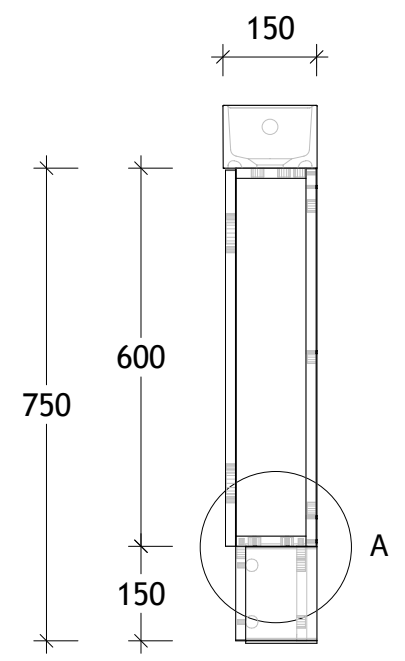

NAME:	ALLIM0450WK
SIZE:	450
WK/WH:	WITH KICK
CONFIGURATION:	1 DOOR

450

275

1.5
443.5

445

16.1
132

148.1

PLEASE NOTE: Do not perform any plumbing rough in prior to taking delivery of your vanity, as all measurements are nominal and are subject to change. Measure exact locations from your vanity once it is on site.